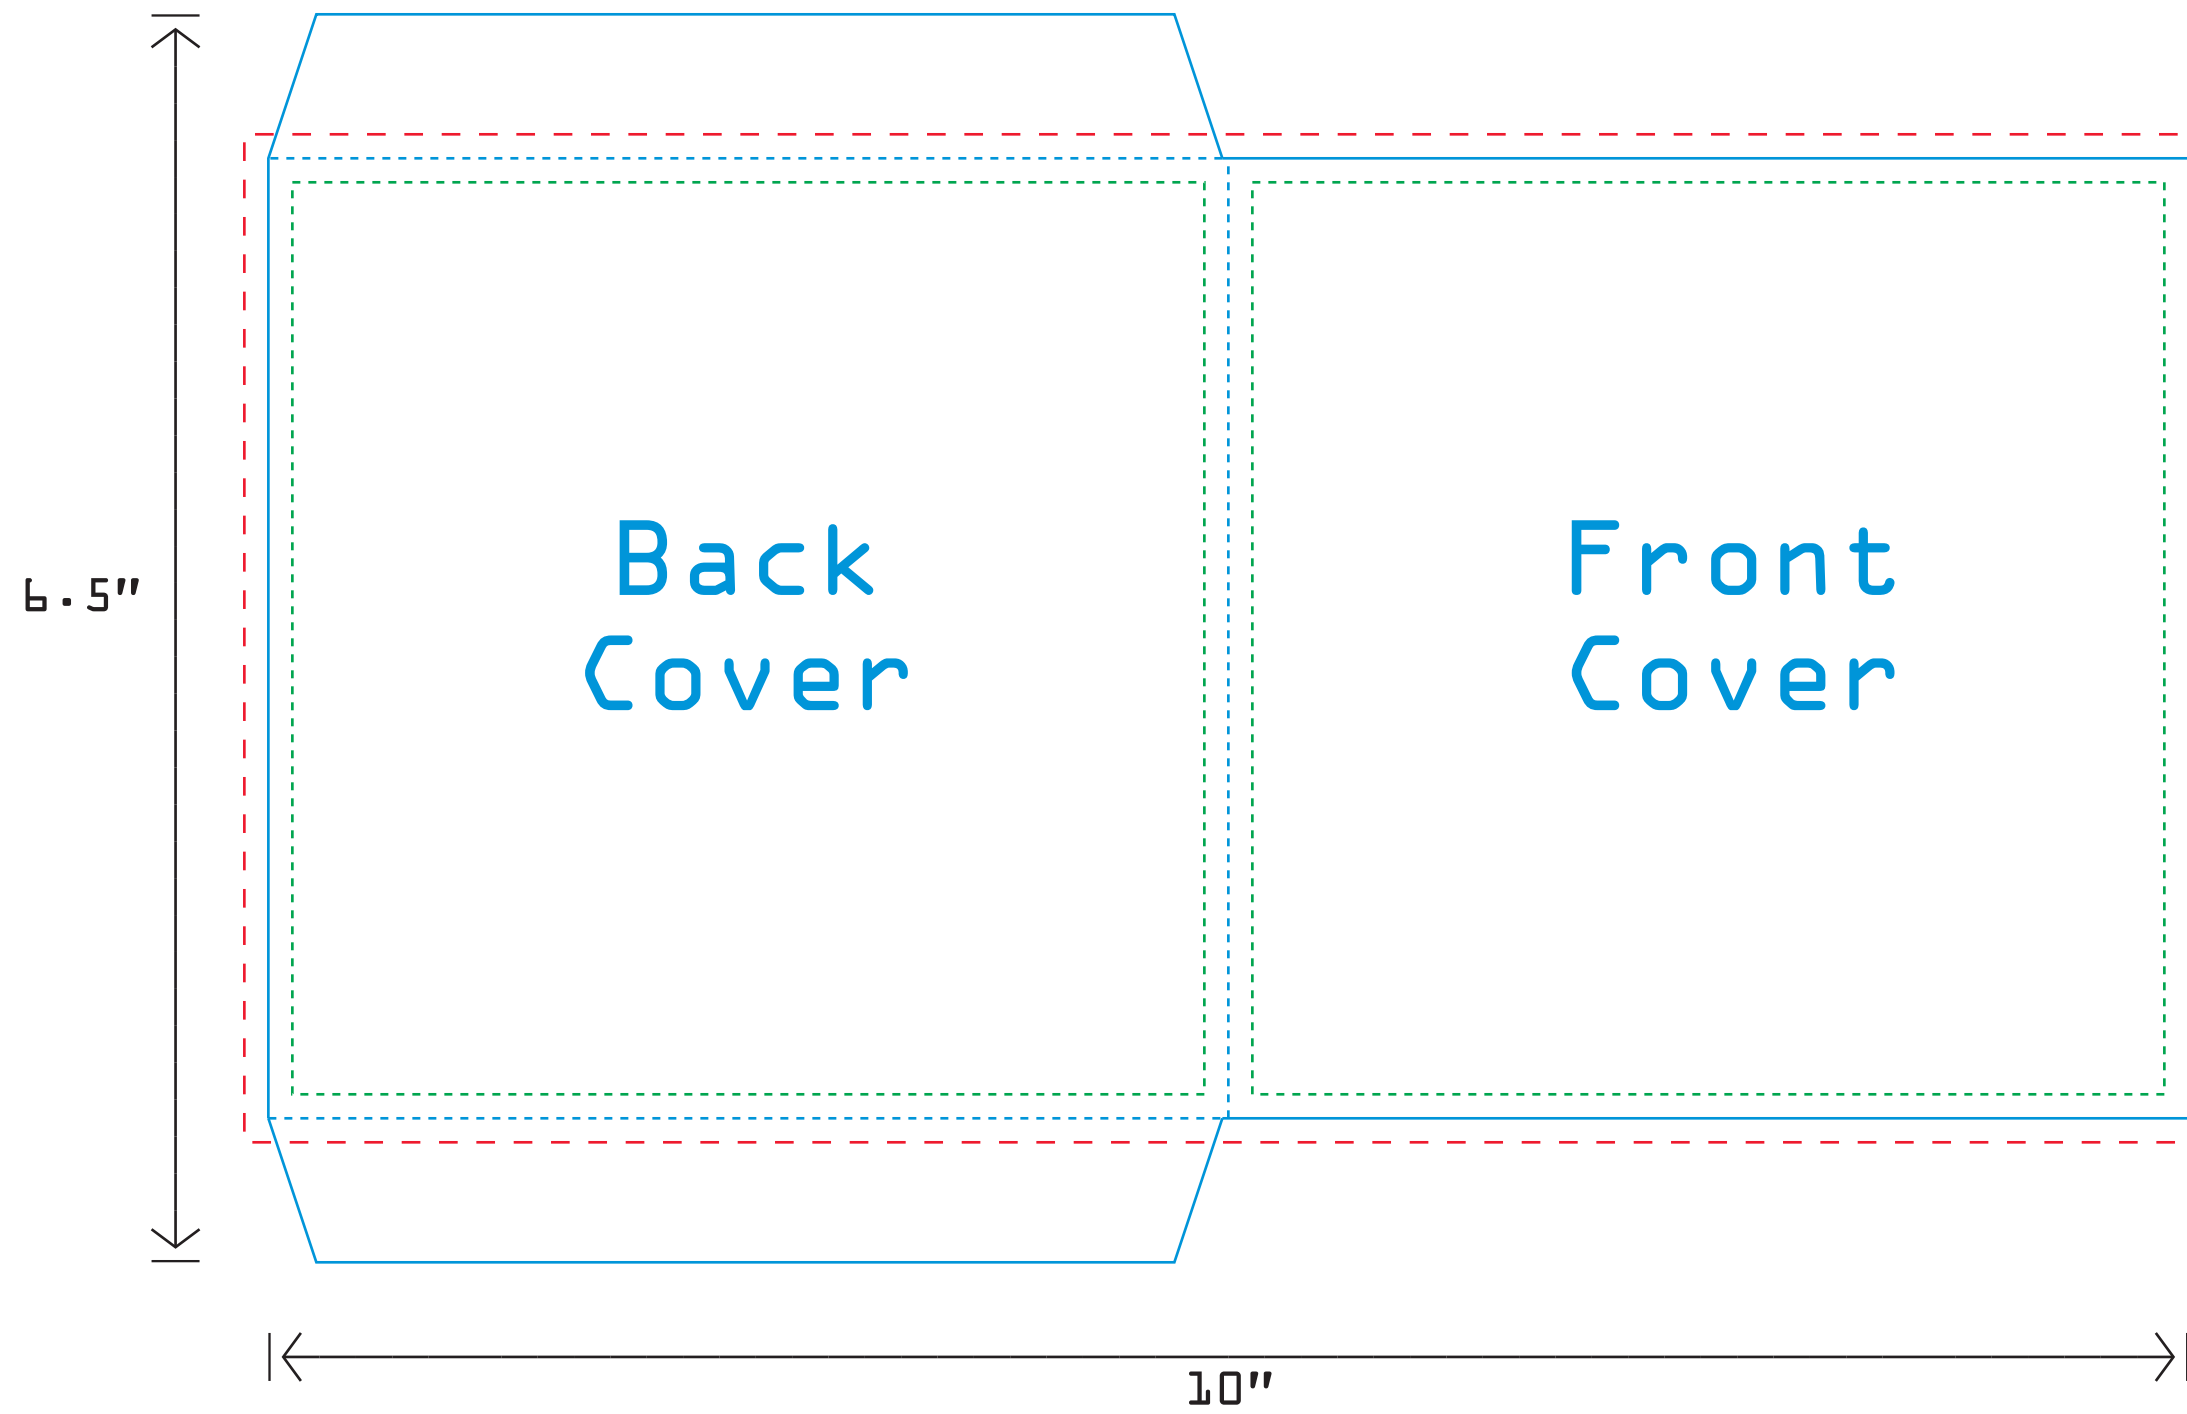

CD Sleeve

Please make sure artwork/product falls within these specs.
Additional Costs will be incurred if supplied material falls out of this range.

Dieline= _____

Bleed= - - - - -

Margin= ······

*Please Note - This template is fully editable when opened in Adobe Illustrator