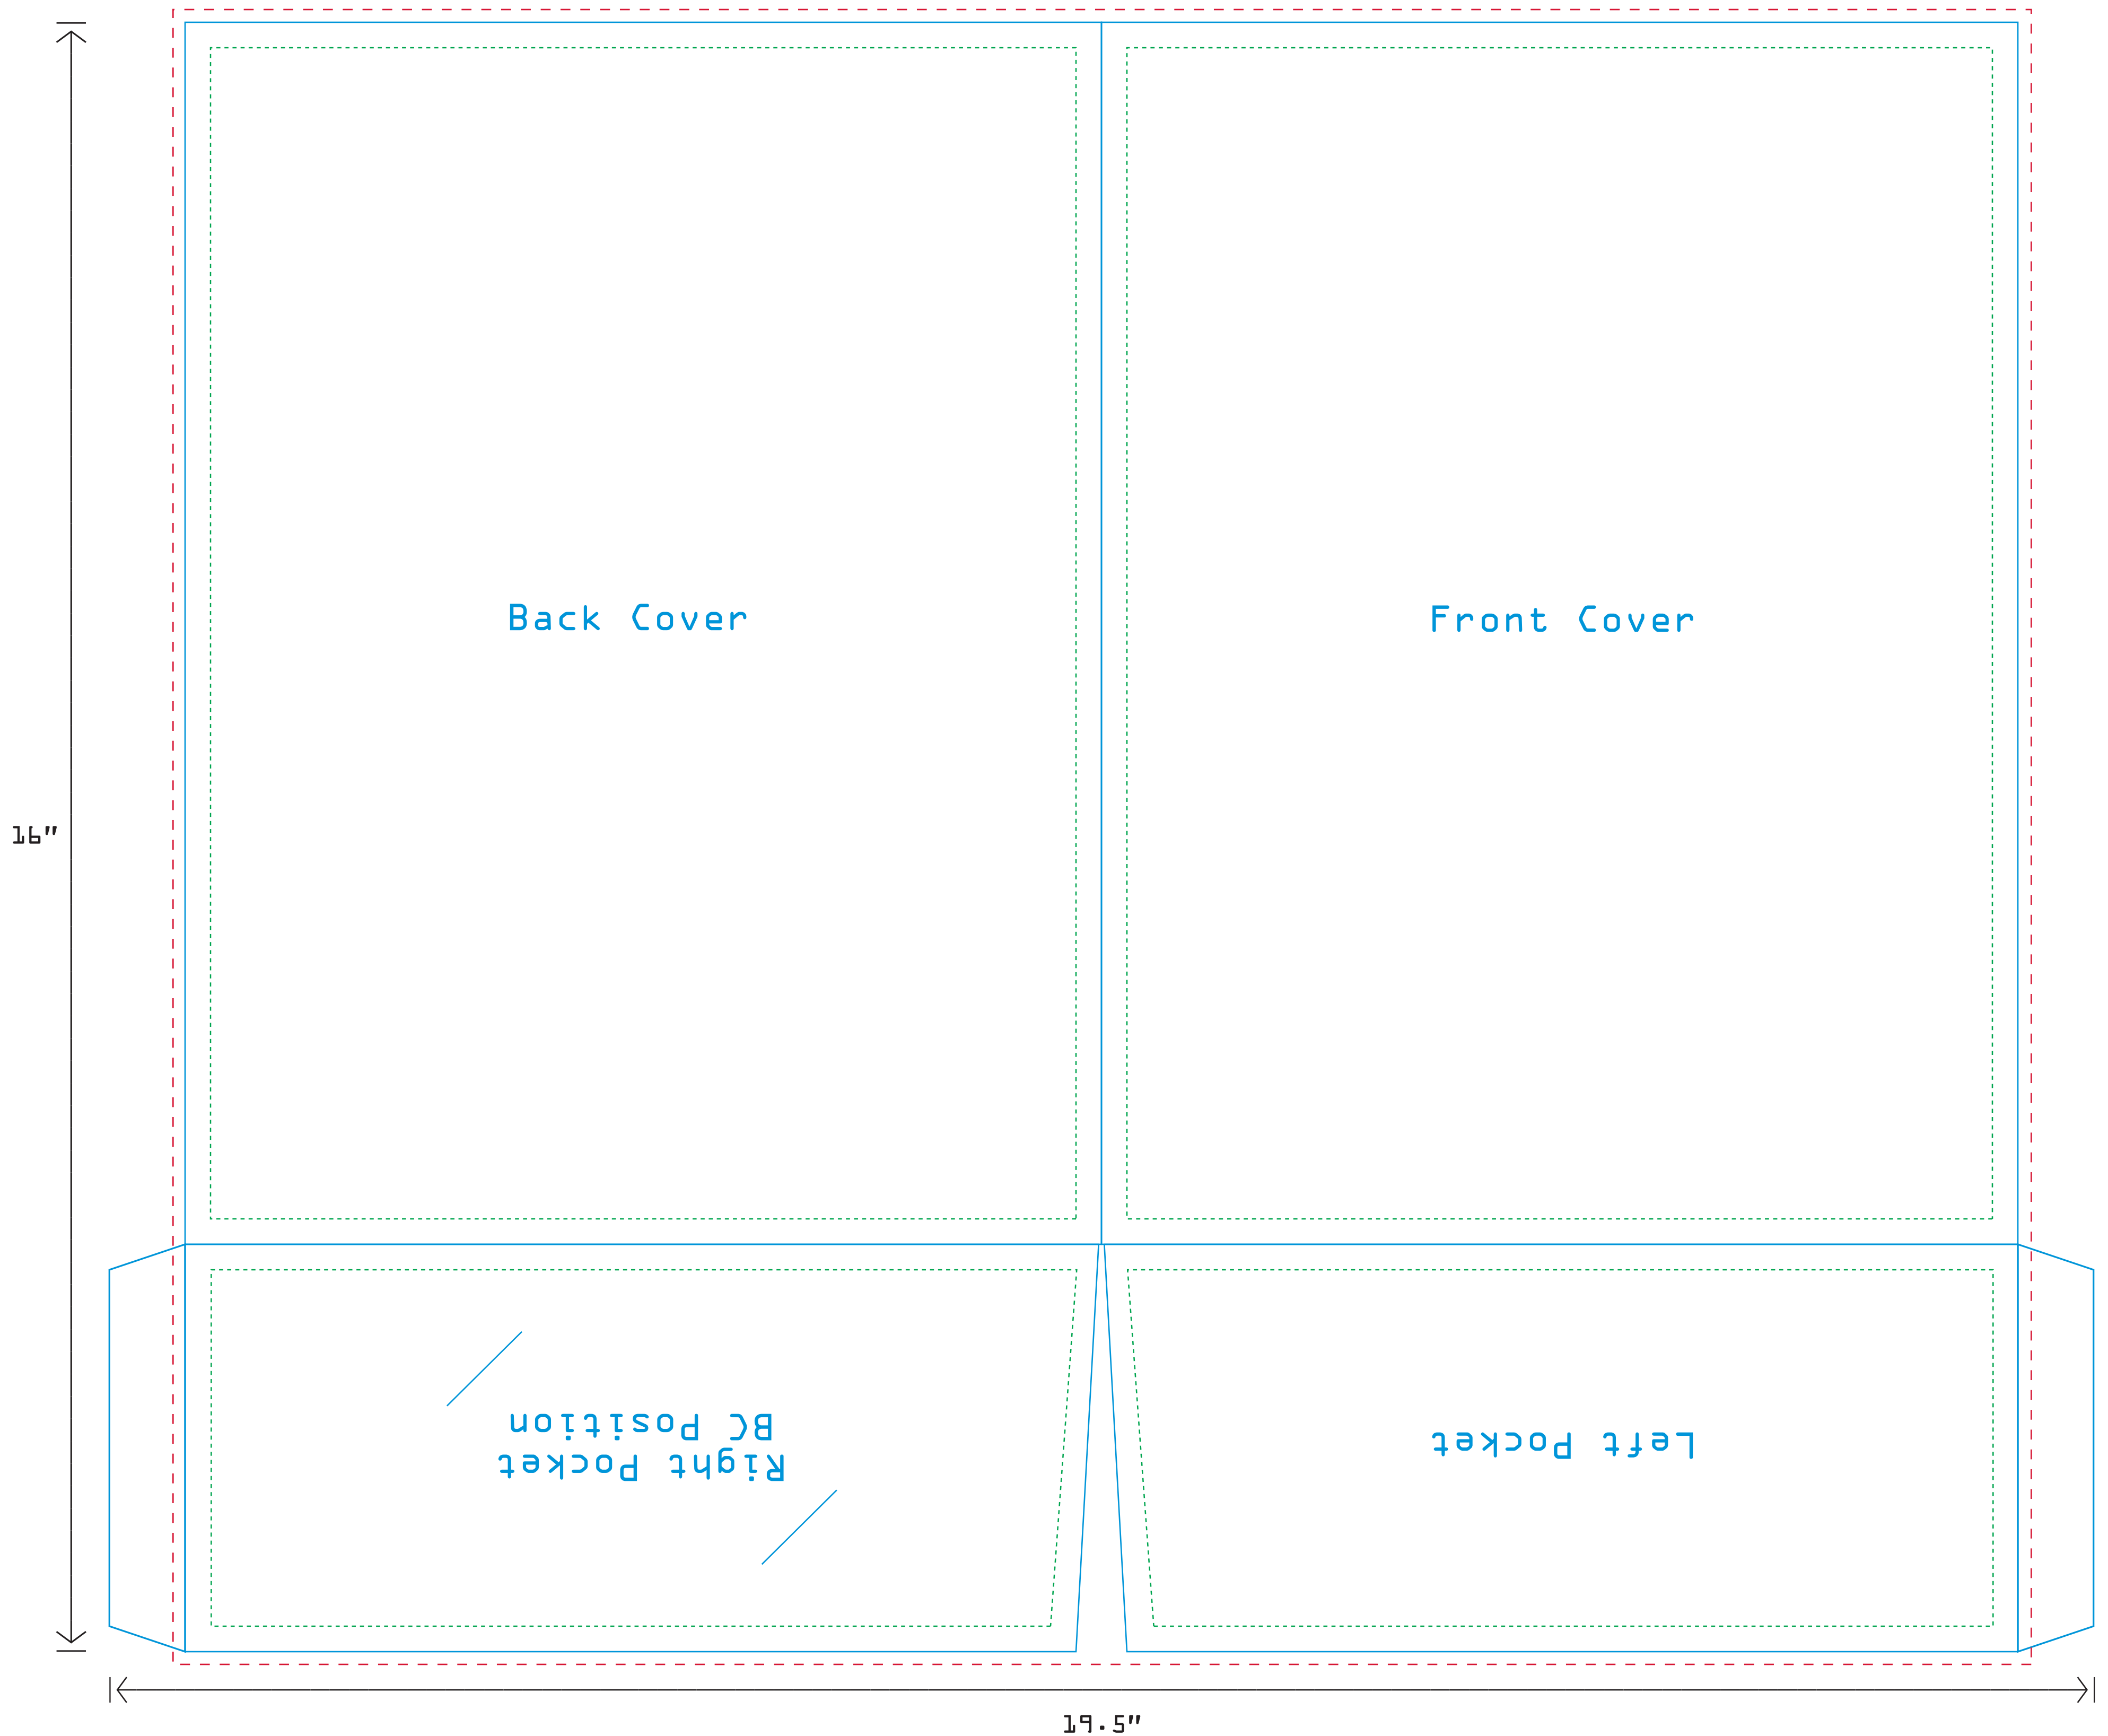

9" x 12" Pocket Folder

Please make sure artwork/product falls within these specs.
Additional Costs will be incurred if supplied material falls out of this range.

Dieline= —————

Bleed= - - - - -

Margin= ······